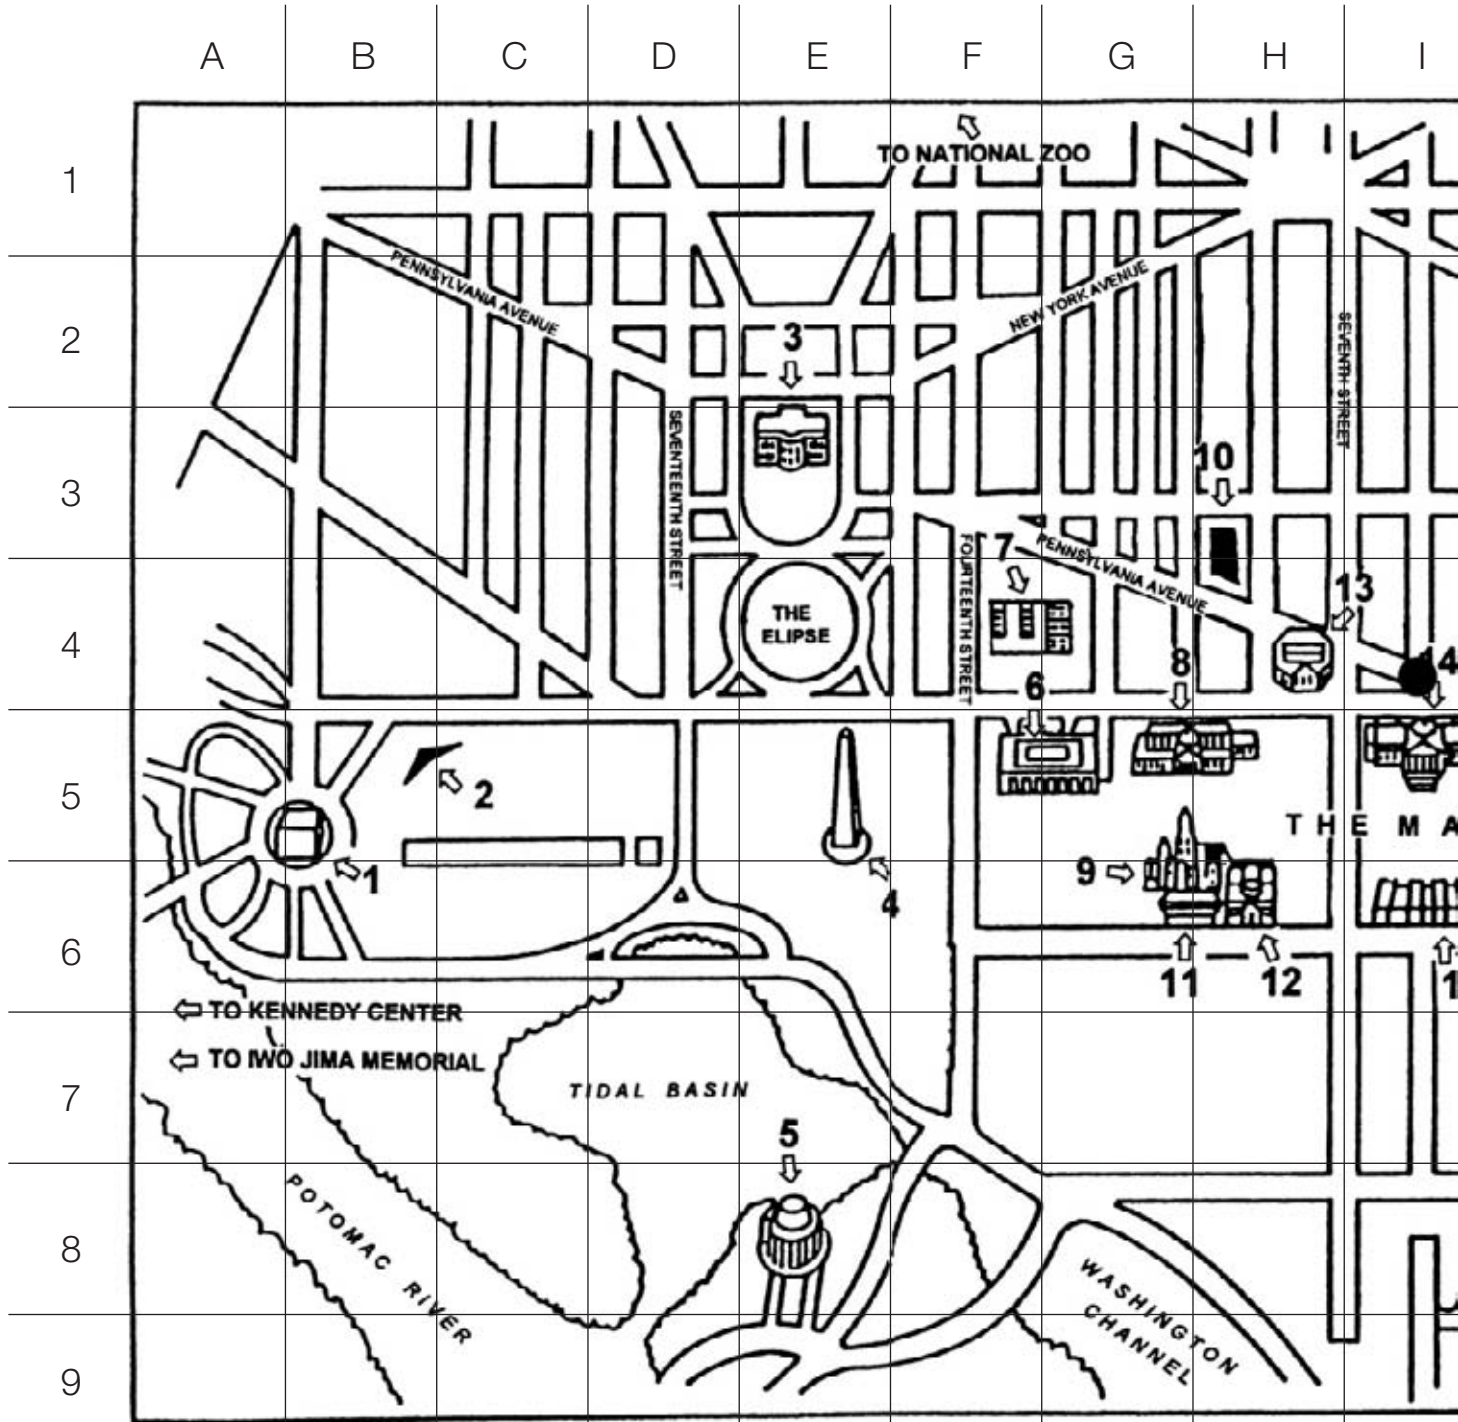

# Map of Washington

Map of Washington

**WASHINGTON, D.C.**  
*The Mall*  
**MAP KEY**

- 1 Lincoln Memorial
- 2 Vietnam Memorial
- 3 The White House
- 4 Washington Monument
- 5 Jefferson Memorial
- 6 Smithsonian Museum of American History
- 7 Holocaust Museum
- 8 Smithsonian Museum of Natural History
- 9 Smithsonian Institute Headquarters, "The Castle"
- 10 FBI
- 11 Freer Gallery of Art
- 12 Smithsonian Arts and Industries Building
- 13 National Archives
- 14 National Gallery of Art
- 15 Smithsonian Air and Space Museum
- 16 United States Capitol
- 17 Union Station
- 18 United States Supreme Court
- 19 Library of Congress